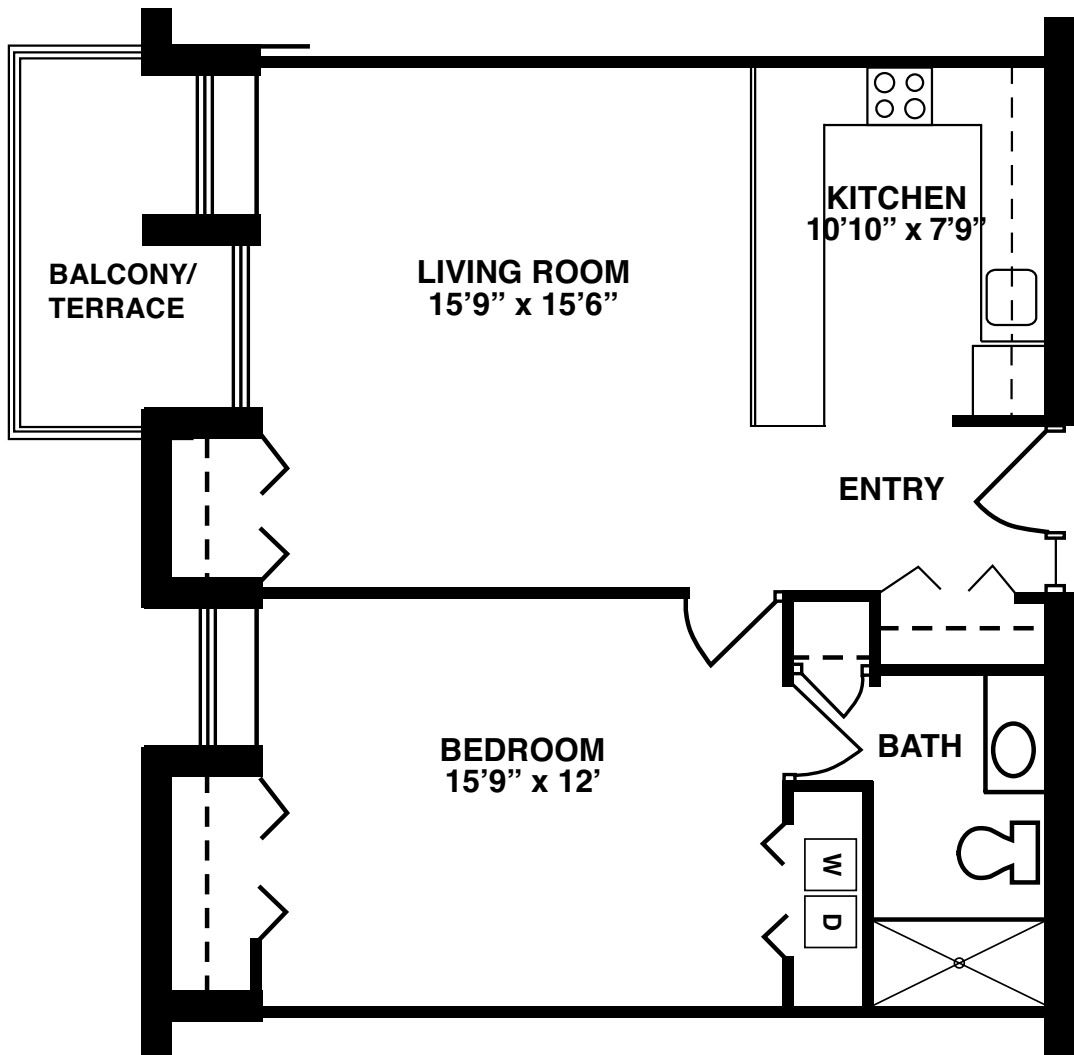

# One Bedroom Apartment

Type A

720 sq.ft

*Dimensions may vary slightly.*

3500 West Chester Pike, Newtown Square, PA 19073 • (610) 359-4438 • [www.dunwoody.org](http://www.dunwoody.org)