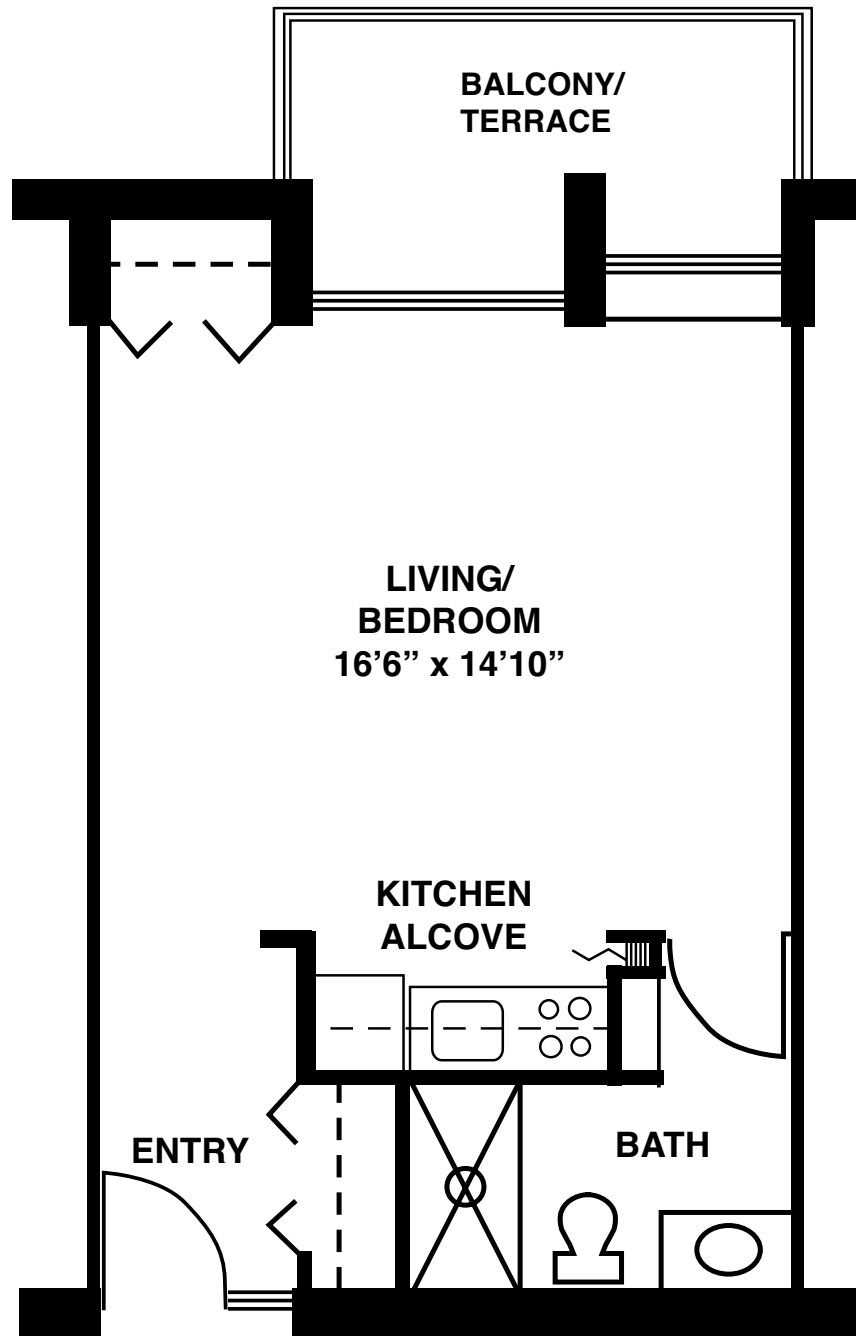

# Studio Apartment

420 sq.ft

*Dimensions may vary slightly.*

3500 West Chester Pike, Newtown Square, PA 19073 • (610) 359-4438 • [www.dunwoody.org](http://www.dunwoody.org)