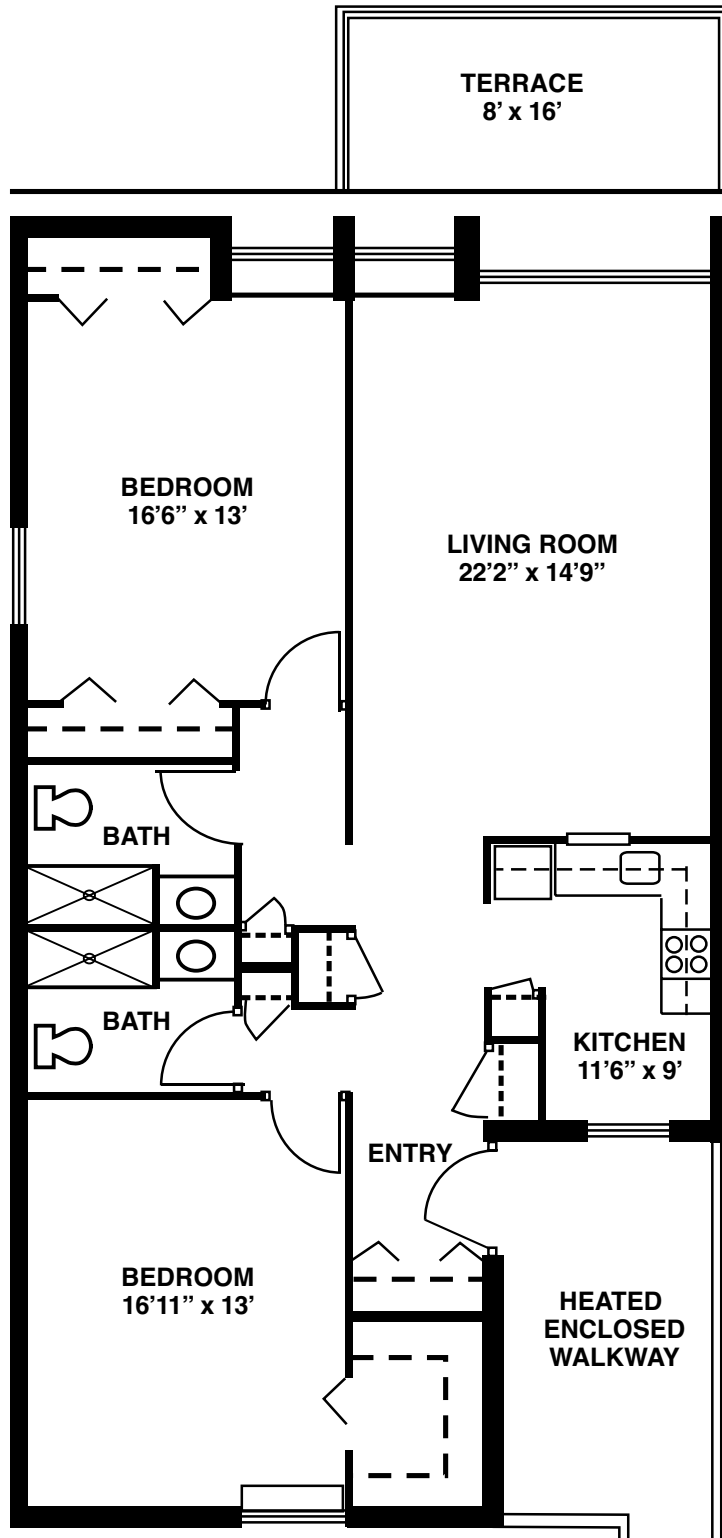

Two Bedroom West Country House

Type B

1,320 sq.ft

Dimensions may vary slightly.

3500 West Chester Pike, Newtown Square, PA 19073 • (610) 359-4438 • www.dunwoody.org