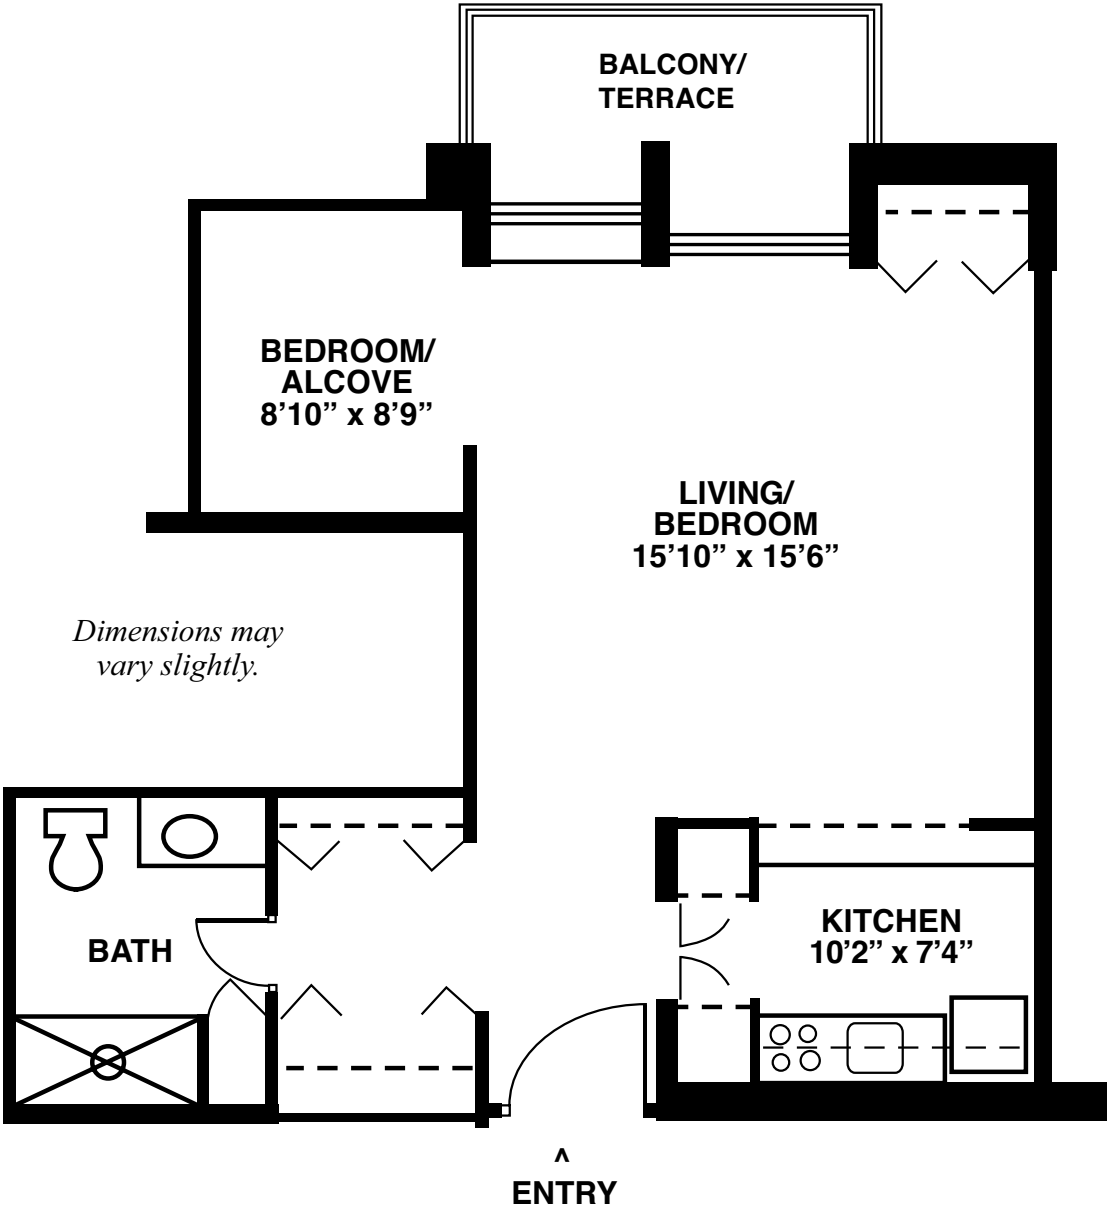

Junior Apartment

620 sq.ft