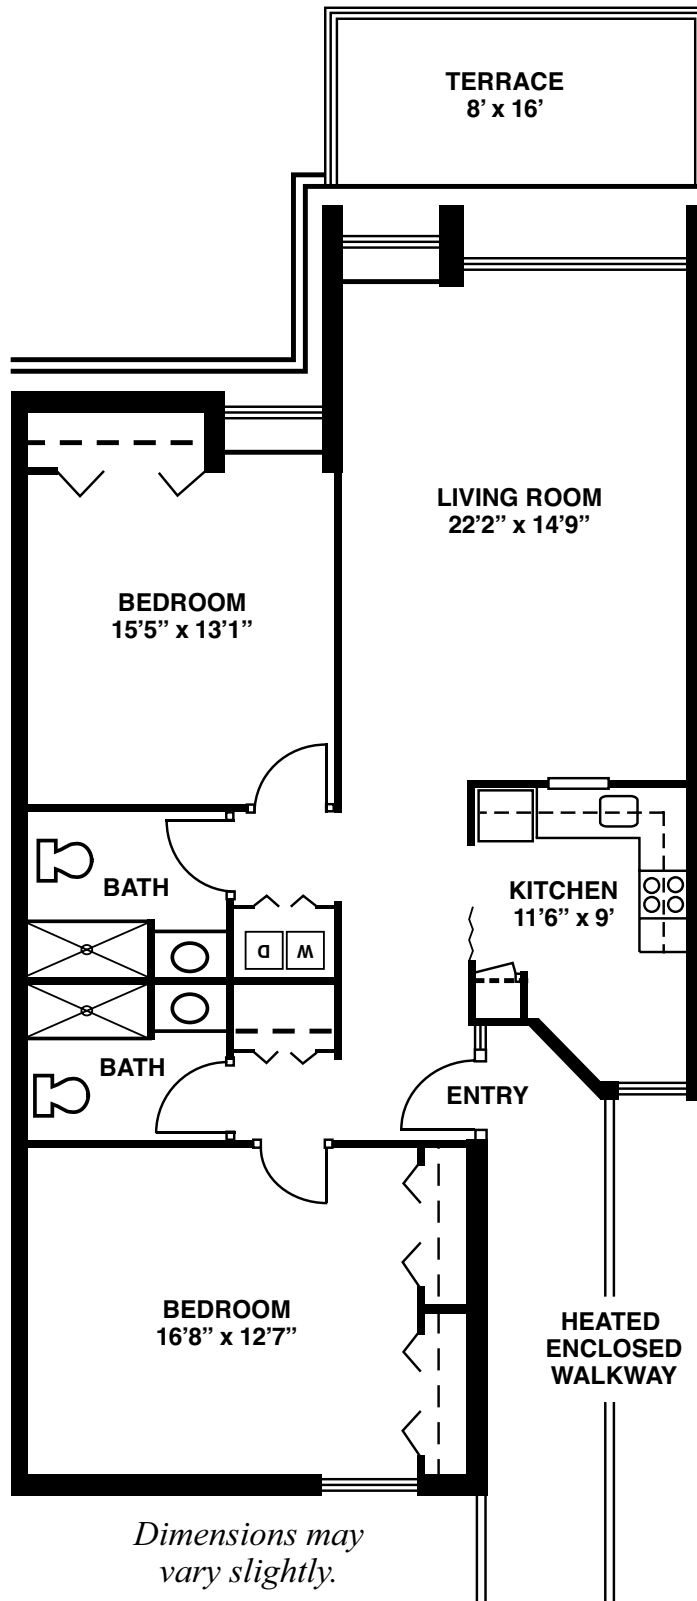

One Bedroom Apartment

Type A

720 sq.ft

Dimensions may vary slightly.

3500 West Chester Pike, Newtown Square, PA 19073 • (610) 359-4438 • www.dunwoody.org

Two Bedroom Apartment

Type A

1,050 sq.ft

Dimensions may vary slightly.

3500 West Chester Pike, Newtown Square, PA 19073 • (610) 359-4438 • www.dunwoody.org

Two Bedroom East Country House

Type A

1,750 sq.ft

Two Bedroom East Country House

Type B

1,750 sq.ft

3500 West Chester Pike, Newtown Square, PA 19073 • (610) 359-4438 • www.dunwoody.org

One Bedroom West Country House

950 sq.ft

Dimensions may vary slightly.

3500 West Chester Pike, Newtown Square, PA 19073 • (610) 359-4438 • www.dunwoody.org

Two Bedroom West Country House

Type A

1,320 sq.ft

3500 West Chester Pike, Newtown Square, PA 19073 • (610) 359-4438 • www.dunwoody.org

Two Bedroom West Country House

Type B

1,320 sq.ft

Dimensions may vary slightly.