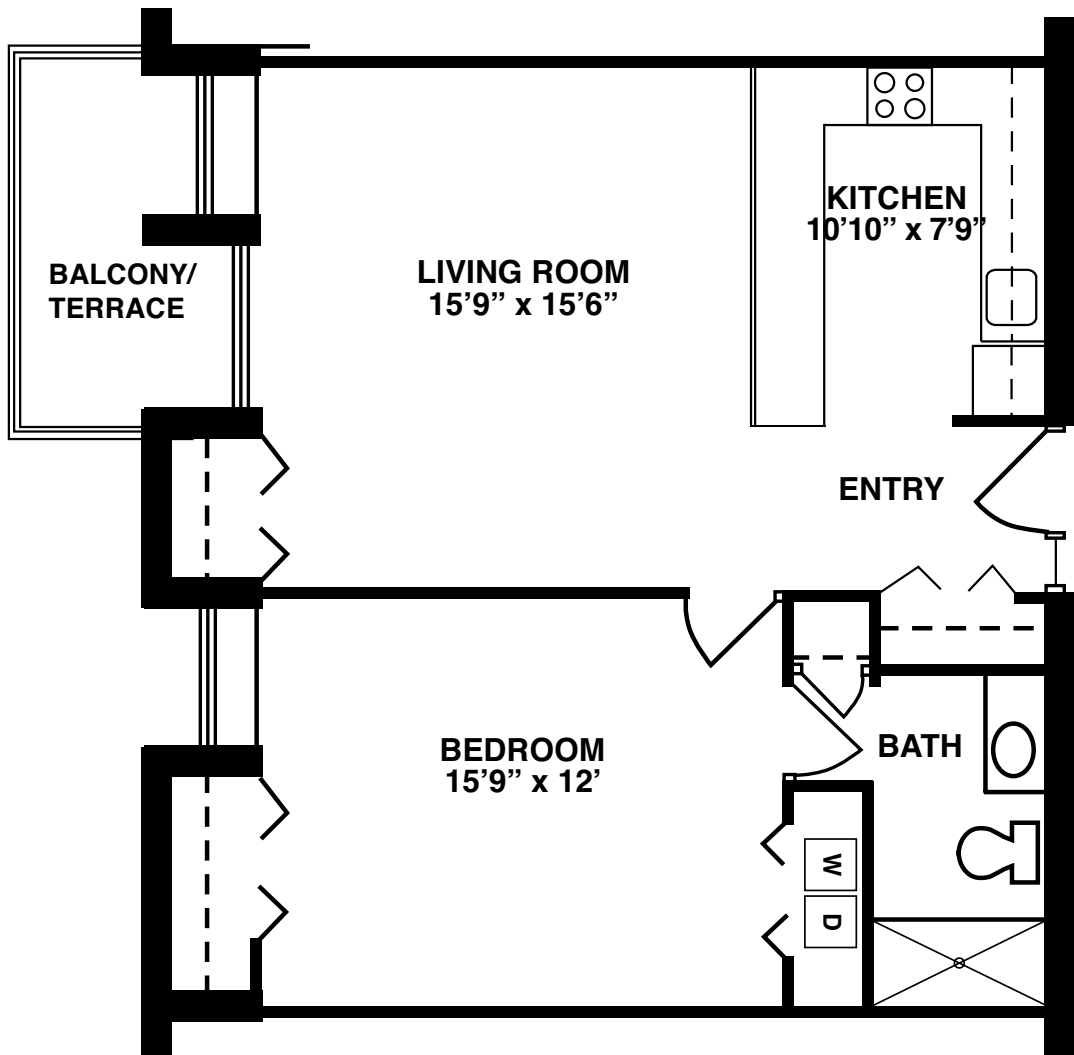

One Bedroom Apartment

Type A

720 sq.ft

Dimensions may vary slightly.

3500 West Chester Pike, Newtown Square, PA 19073 • (610) 359-4438 • www.dunwoody.org

Two Bedroom Apartment

Type A

1,050 sq.ft

Dimensions may vary slightly.

3500 West Chester Pike, Newtown Square, PA 19073 • (610) 359-4438 • www.dunwoody.org

Two Bedroom East Country House

Type A

1,750 sq.ft

Two Bedroom East Country House

Type B

1,750 sq.ft

3500 West Chester Pike, Newtown Square, PA 19073 • (610) 359-4438 • www.dunwoody.org

One Bedroom West Country House

950 sq.ft

Dimensions may vary slightly.

3500 West Chester Pike, Newtown Square, PA 19073 • (610) 359-4438 • www.dunwoody.org

Two Bedroom West Country House

Type A

1,320 sq.ft

3500 West Chester Pike, Newtown Square, PA 19073 • (610) 359-4438 • www.dunwoody.org

Two Bedroom West Country House

Type B

1,320 sq.ft

Dimensions may vary slightly.