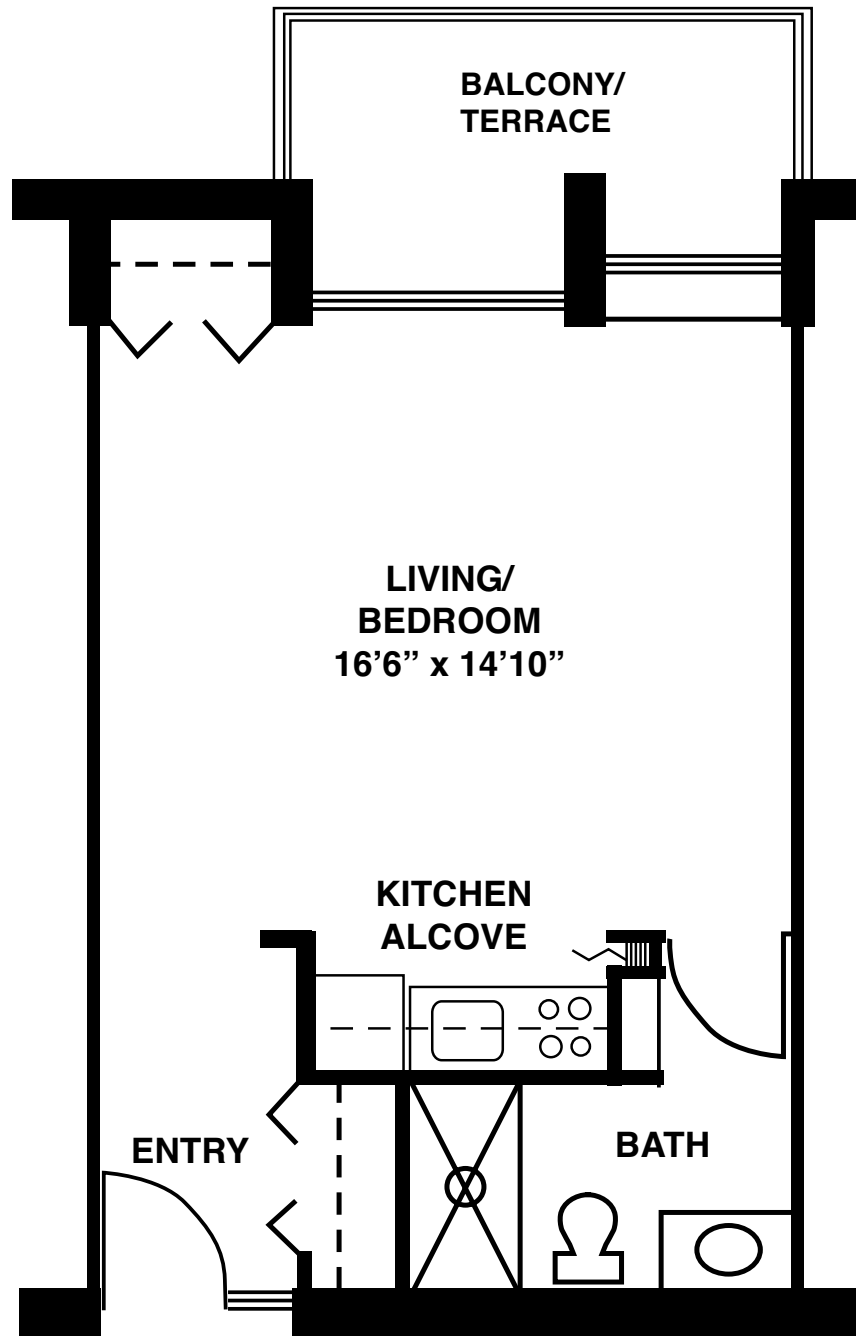

One Bedroom Apartment

Type A

720 sq.ft

Dimensions may vary slightly.

3500 West Chester Pike, Newtown Square, PA 19073 • (610) 359-4438 • www.dunwoody.org

Two Bedroom Apartment

Type A

1,050 sq.ft

Dimensions may vary slightly.

3500 West Chester Pike, Newtown Square, PA 19073 • (610) 359-4438 • www.dunwoody.org

Two Bedroom East Country House

Type A

1,750 sq.ft

Two Bedroom East Country House

Type B

1,750 sq.ft

Two Bedroom West Country House

Type A

1,320 sq.ft

3500 West Chester Pike, Newtown Square, PA 19073 • (610) 359-4438 • www.dunwoody.org

Two Bedroom West Country House

Type B

1,320 sq.ft

Dimensions may vary slightly.

420 sq.ft

Dimensions may vary slightly.

3500 West Chester Pike, Newtown Square, PA 19073 • (610) 359-4438 • www.dunwoody.org