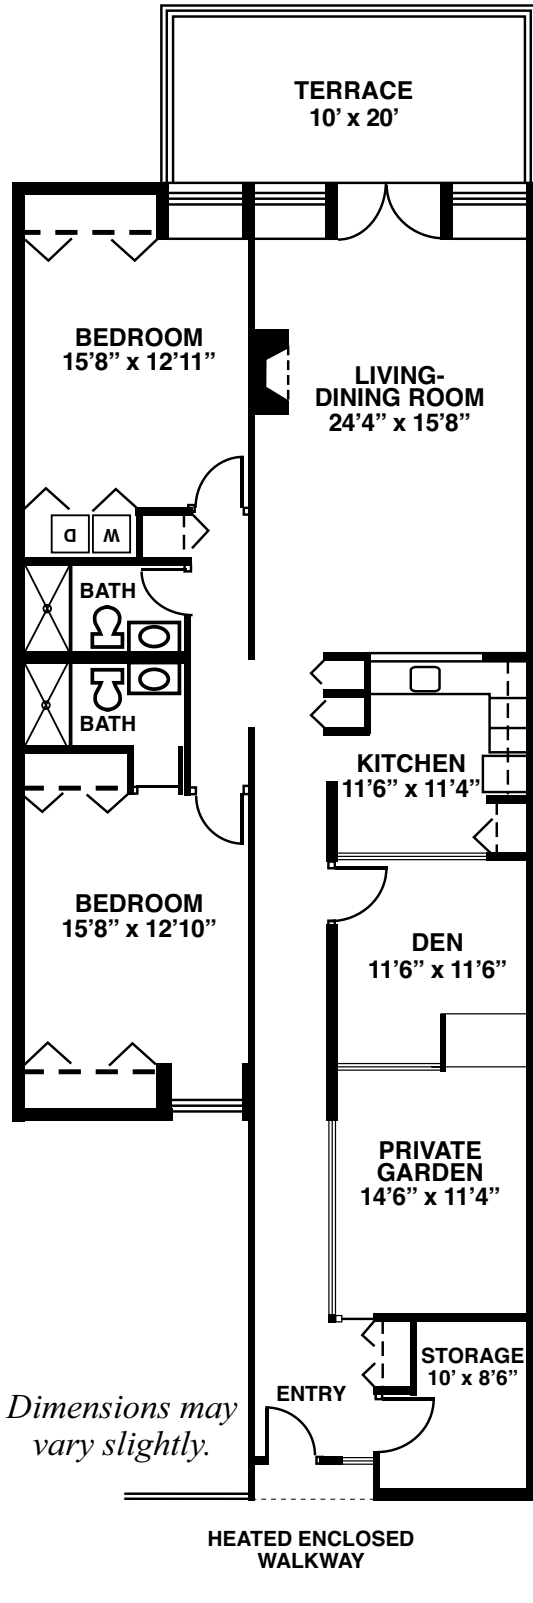

One Bedroom Apartment

Type A

720 sq.ft

Dimensions may vary slightly.

3500 West Chester Pike, Newtown Square, PA 19073 • (610) 359-4438 • www.dunwoody.org

Two Bedroom Apartment

Type A

1,050 sq.ft

Dimensions may vary slightly.

3500 West Chester Pike, Newtown Square, PA 19073 • (610) 359-4438 • www.dunwoody.org

Two Bedroom East Country House

Type A

1,750 sq.ft

Two Bedroom East Country House

Type B

1,750 sq.ft

3500 West Chester Pike, Newtown Square, PA 19073 • (610) 359-4438 • www.dunwoody.org

One Bedroom West Country House

950 sq.ft

Dimensions may vary slightly.

3500 West Chester Pike, Newtown Square, PA 19073 • (610) 359-4438 • www.dunwoody.org

Two Bedroom West Country House

Type A

1,320 sq.ft

3500 West Chester Pike, Newtown Square, PA 19073 • (610) 359-4438 • www.dunwoody.org

Two Bedroom West Country House

Type B

1,320 sq.ft

Dimensions may vary slightly.