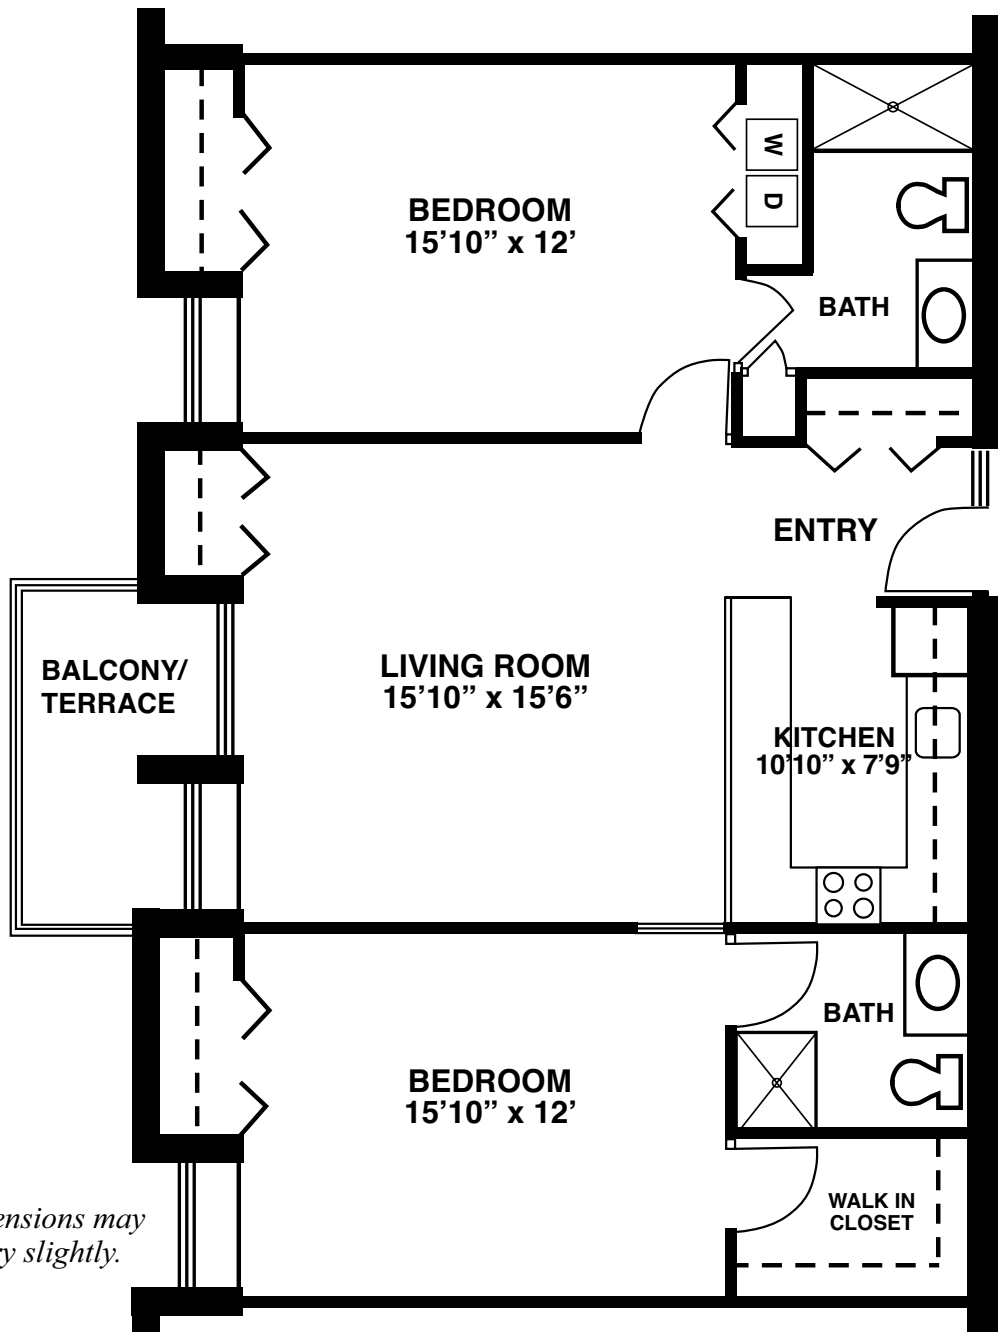

One Bedroom Apartment

Type A

720 sq.ft

Dimensions may vary slightly.

3500 West Chester Pike, Newtown Square, PA 19073 • (610) 359-4438 • www.dunwoody.org

Two Bedroom Apartment

Type A

1,050 sq.ft

Dimensions may vary slightly.

3500 West Chester Pike, Newtown Square, PA 19073 • (610) 359-4438 • www.dunwoody.org

Two Bedroom East Country House

Type A

1,750 sq.ft

Two Bedroom East Country House

Type B

1,750 sq.ft

3500 West Chester Pike, Newtown Square, PA 19073 • (610) 359-4438 • www.dunwoody.org

One Bedroom West Country House

950 sq.ft

Dimensions may vary slightly.

3500 West Chester Pike, Newtown Square, PA 19073 • (610) 359-4438 • www.dunwoody.org

Two Bedroom West Country House

Type A

1,320 sq.ft

3500 West Chester Pike, Newtown Square, PA 19073 • (610) 359-4438 • www.dunwoody.org

Two Bedroom West Country House

Type B

1,320 sq.ft

Dimensions may vary slightly.