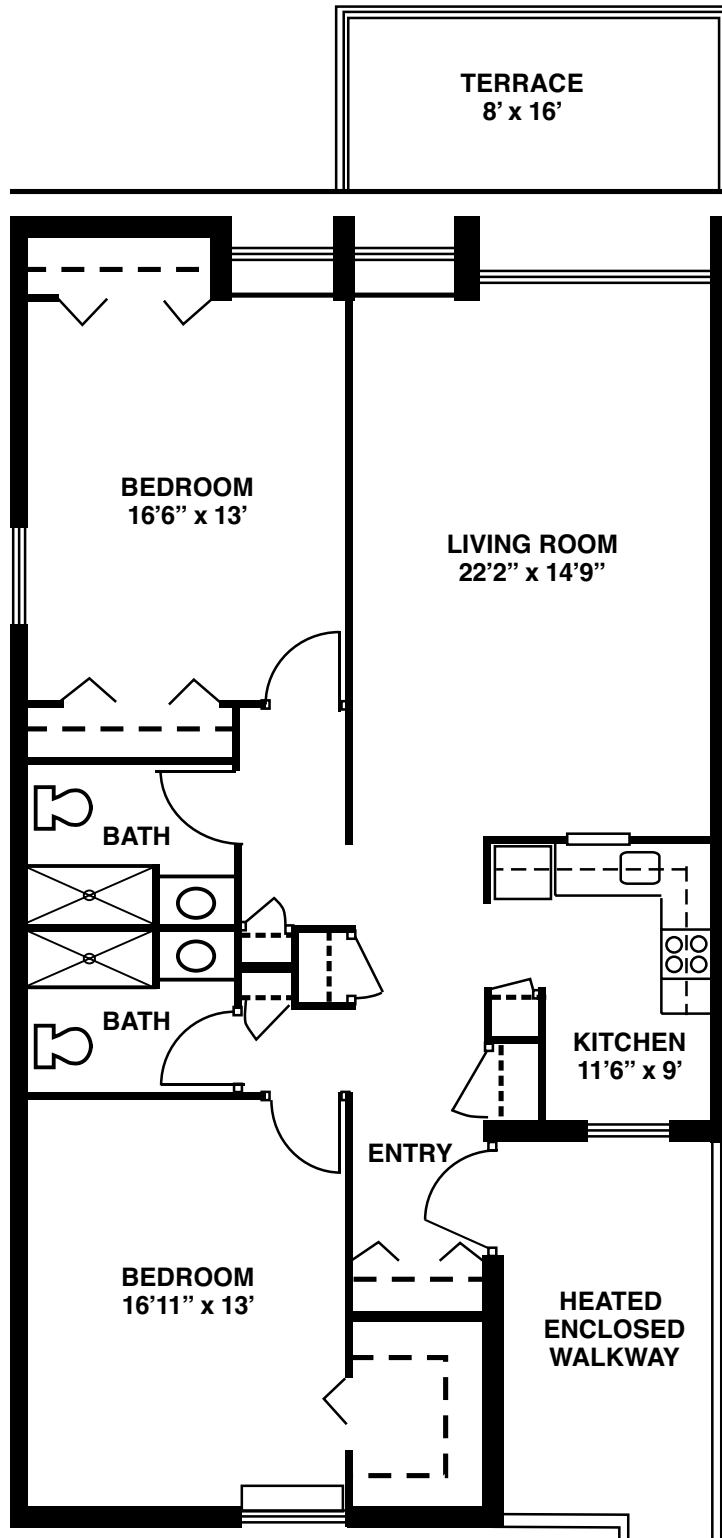

One Bedroom Apartment

Type A

720 sq.ft

Dimensions may vary slightly.

3500 West Chester Pike, Newtown Square, PA 19073 • (610) 359-4438 • www.dunwoody.org

Two Bedroom Apartment

Type A

1,050 sq.ft

Dimensions may vary slightly.

3500 West Chester Pike, Newtown Square, PA 19073 • (610) 359-4438 • www.dunwoody.org

Two Bedroom East Country House

Type A

1,750 sq.ft

Two Bedroom East Country House

Type B

1,750 sq.ft

3500 West Chester Pike, Newtown Square, PA 19073 • (610) 359-4438 • www.dunwoody.org

One Bedroom West Country House

950 sq.ft

Dimensions may vary slightly.

3500 West Chester Pike, Newtown Square, PA 19073 • (610) 359-4438 • www.dunwoody.org

Two Bedroom West Country House

Type A

1,320 sq.ft

3500 West Chester Pike, Newtown Square, PA 19073 • (610) 359-4438 • www.dunwoody.org

Two Bedroom West Country House

Type B

1,320 sq.ft

Dimensions may vary slightly.