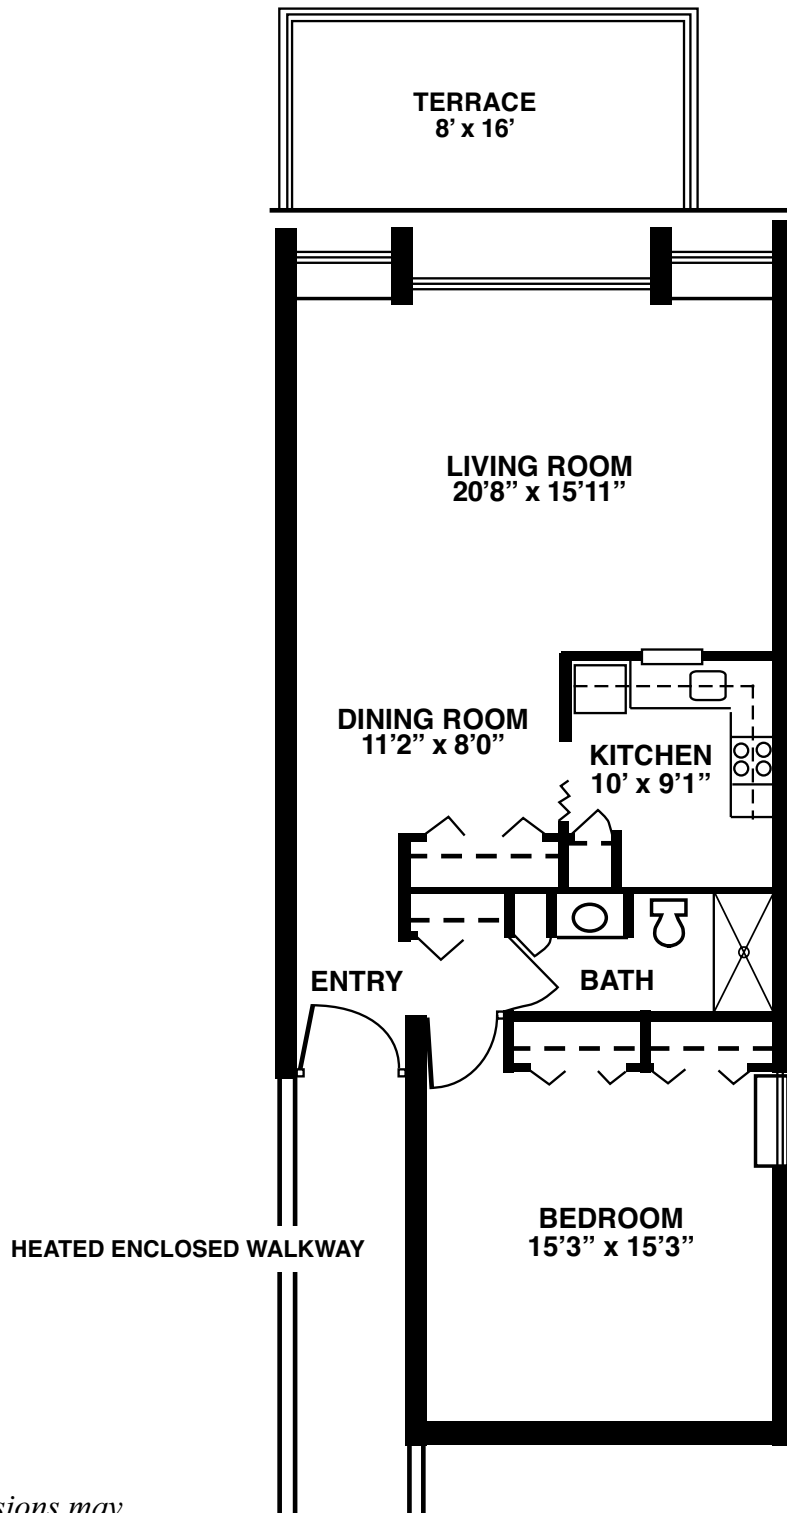

One Bedroom Apartment

Type A

720 sq.ft

Dimensions may vary slightly.

3500 West Chester Pike, Newtown Square, PA 19073 • (610) 359-4438 • www.dunwoody.org

Two Bedroom Apartment

Type A

1,050 sq.ft

Dimensions may vary slightly.

3500 West Chester Pike, Newtown Square, PA 19073 • (610) 359-4438 • www.dunwoody.org

Two Bedroom East Country House

Type A

1,750 sq.ft

Two Bedroom East Country House

Type B

1,750 sq.ft

3500 West Chester Pike, Newtown Square, PA 19073 • (610) 359-4438 • www.dunwoody.org

One Bedroom West Country House

950 sq.ft

Dimensions may vary slightly.

3500 West Chester Pike, Newtown Square, PA 19073 • (610) 359-4438 • www.dunwoody.org

Two Bedroom West Country House

Type A

1,320 sq.ft

3500 West Chester Pike, Newtown Square, PA 19073 • (610) 359-4438 • www.dunwoody.org

Two Bedroom West Country House

Type B

1,320 sq.ft

Dimensions may vary slightly.