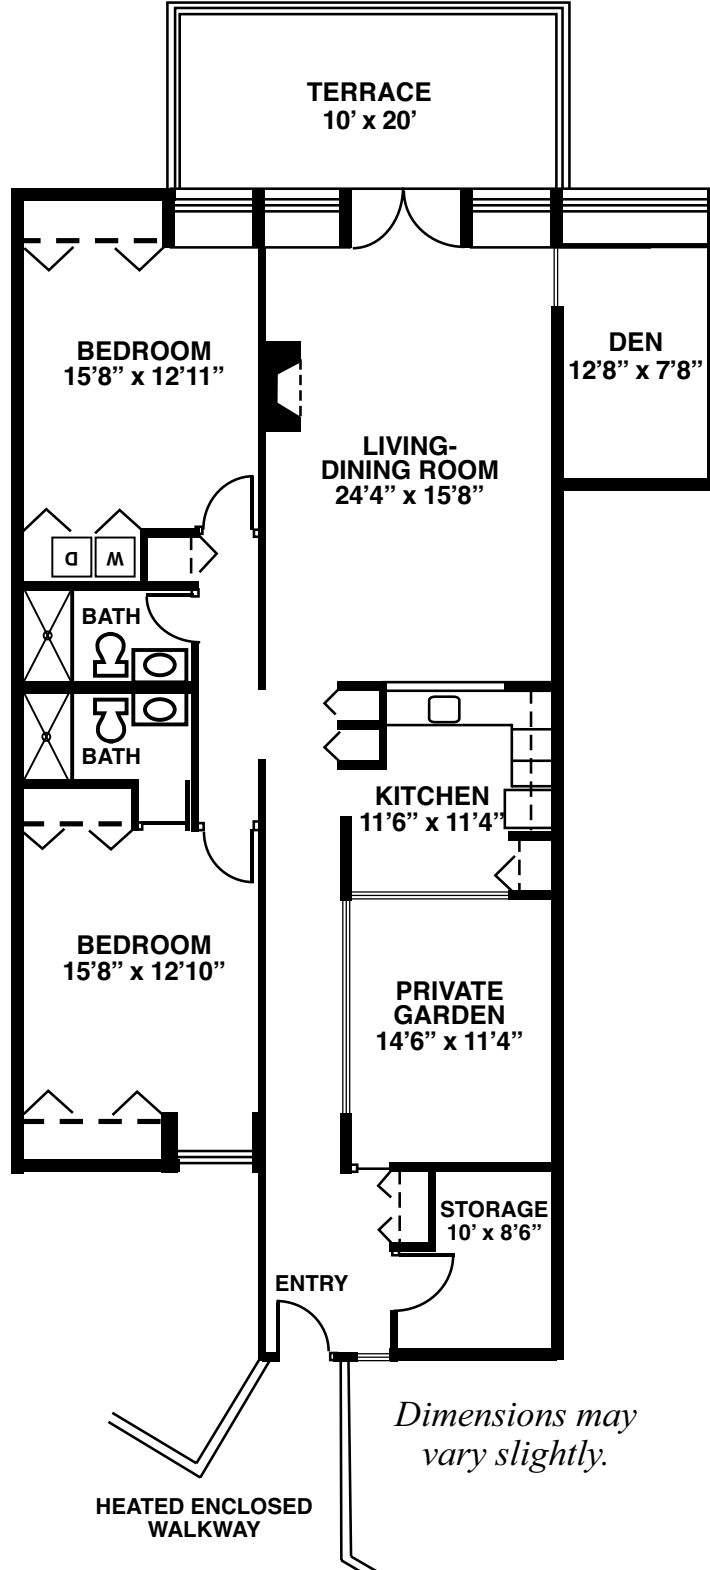

One Bedroom Apartment

Type A

720 sq.ft

Dimensions may vary slightly.

3500 West Chester Pike, Newtown Square, PA 19073 • (610) 359-4438 • www.dunwoody.org

Two Bedroom Apartment

Type A

1,050 sq.ft

Dimensions may vary slightly.

3500 West Chester Pike, Newtown Square, PA 19073 • (610) 359-4438 • www.dunwoody.org

Two Bedroom East Country House

Type A

1,750 sq.ft

Two Bedroom East Country House

Type B

1,750 sq.ft

3500 West Chester Pike, Newtown Square, PA 19073 • (610) 359-4438 • www.dunwoody.org

One Bedroom West Country House

950 sq.ft

Dimensions may vary slightly.

3500 West Chester Pike, Newtown Square, PA 19073 • (610) 359-4438 • www.dunwoody.org

Two Bedroom West Country House

Type A

1,320 sq.ft

3500 West Chester Pike, Newtown Square, PA 19073 • (610) 359-4438 • www.dunwoody.org

Two Bedroom West Country House

Type B

1,320 sq.ft

Dimensions may vary slightly.